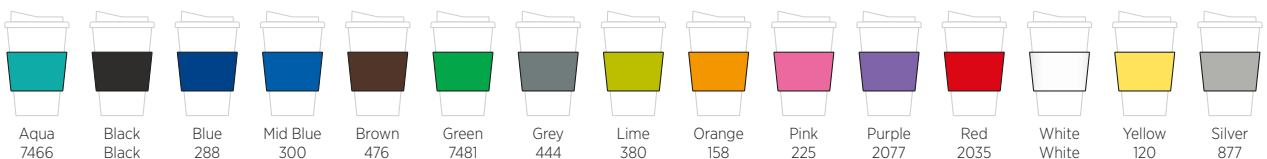

THE AMERICANO® COLLECTION

The original Americano® family of drinkware allows you to mix and match your product and colours to create the perfect piece of drinkware.

STEP 1 CHOOSE YOUR TUMBLER STYLE

Americano® - Full Colour
350 ml

Americano® - Full Colour Mug
350 ml

Americano® - Full Colour
300 ml

Americano® - Spill-proof Lids
Available for Espresso 250ml &
all 350ml Models in a full colour range.
100% recycled available in black.

Americano® - Full Colour
250 ml

Americano® Tumblers
350 ml

Americano® Mug
350 ml

Americano® Medio
300 ml

Americano® Primo
250 ml

Americano® Espresso
250 ml

STEP 2 CHOOSE YOUR TUMBLER COLOUR

STEP 3 CHOOSE YOUR LID COLOUR

STEP 4 CHOOSE YOUR GRIP COLOUR, IF REQUIRED

- Americano® Medio and Americano® Primo mugs must be supplied with a grip.
- Americano® Espresso is not available with a grip.
- Americano® Mugs inner and handle available in either Black or White.