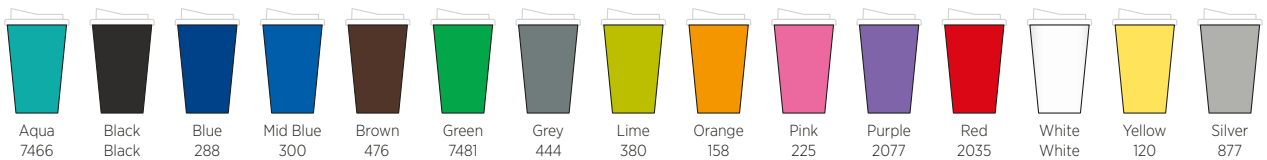

THE AMERICANO® COLLECTION

The original Americano® family of drinkware allows you to mix and match your product and colours to create the perfect piece of drinkware.

STEP 1 CHOOSE YOUR TUMBLER STYLE

Americano® - Full Colour
350 ml

Americano® - Full Colour Mug
350 ml

Americano® - Full Colour
300 ml

Americano® - Spill-proof Lids
Available for Espresso 250ml &
all 350ml Models in a full colour range.
100% recycled available in black.

Americano® - Full Colour
250 ml

Americano® Tumblers
350 ml

Americano® Mug
350 ml

Americano® Medio
300 ml

Americano® Primo
250 ml

Americano® Espresso
250 ml

STEP 2 CHOOSE YOUR TUMBLER COLOUR

STEP 3 CHOOSE YOUR LID COLOUR

STEP 4 CHOOSE YOUR GRIP COLOUR, IF REQUIRED

- Americano® Medio and Americano® Primo mugs must be supplied with a grip.
- Americano® Espresso is not available with a grip.
- Americano® Mugs inner and handle available in either Black or White.